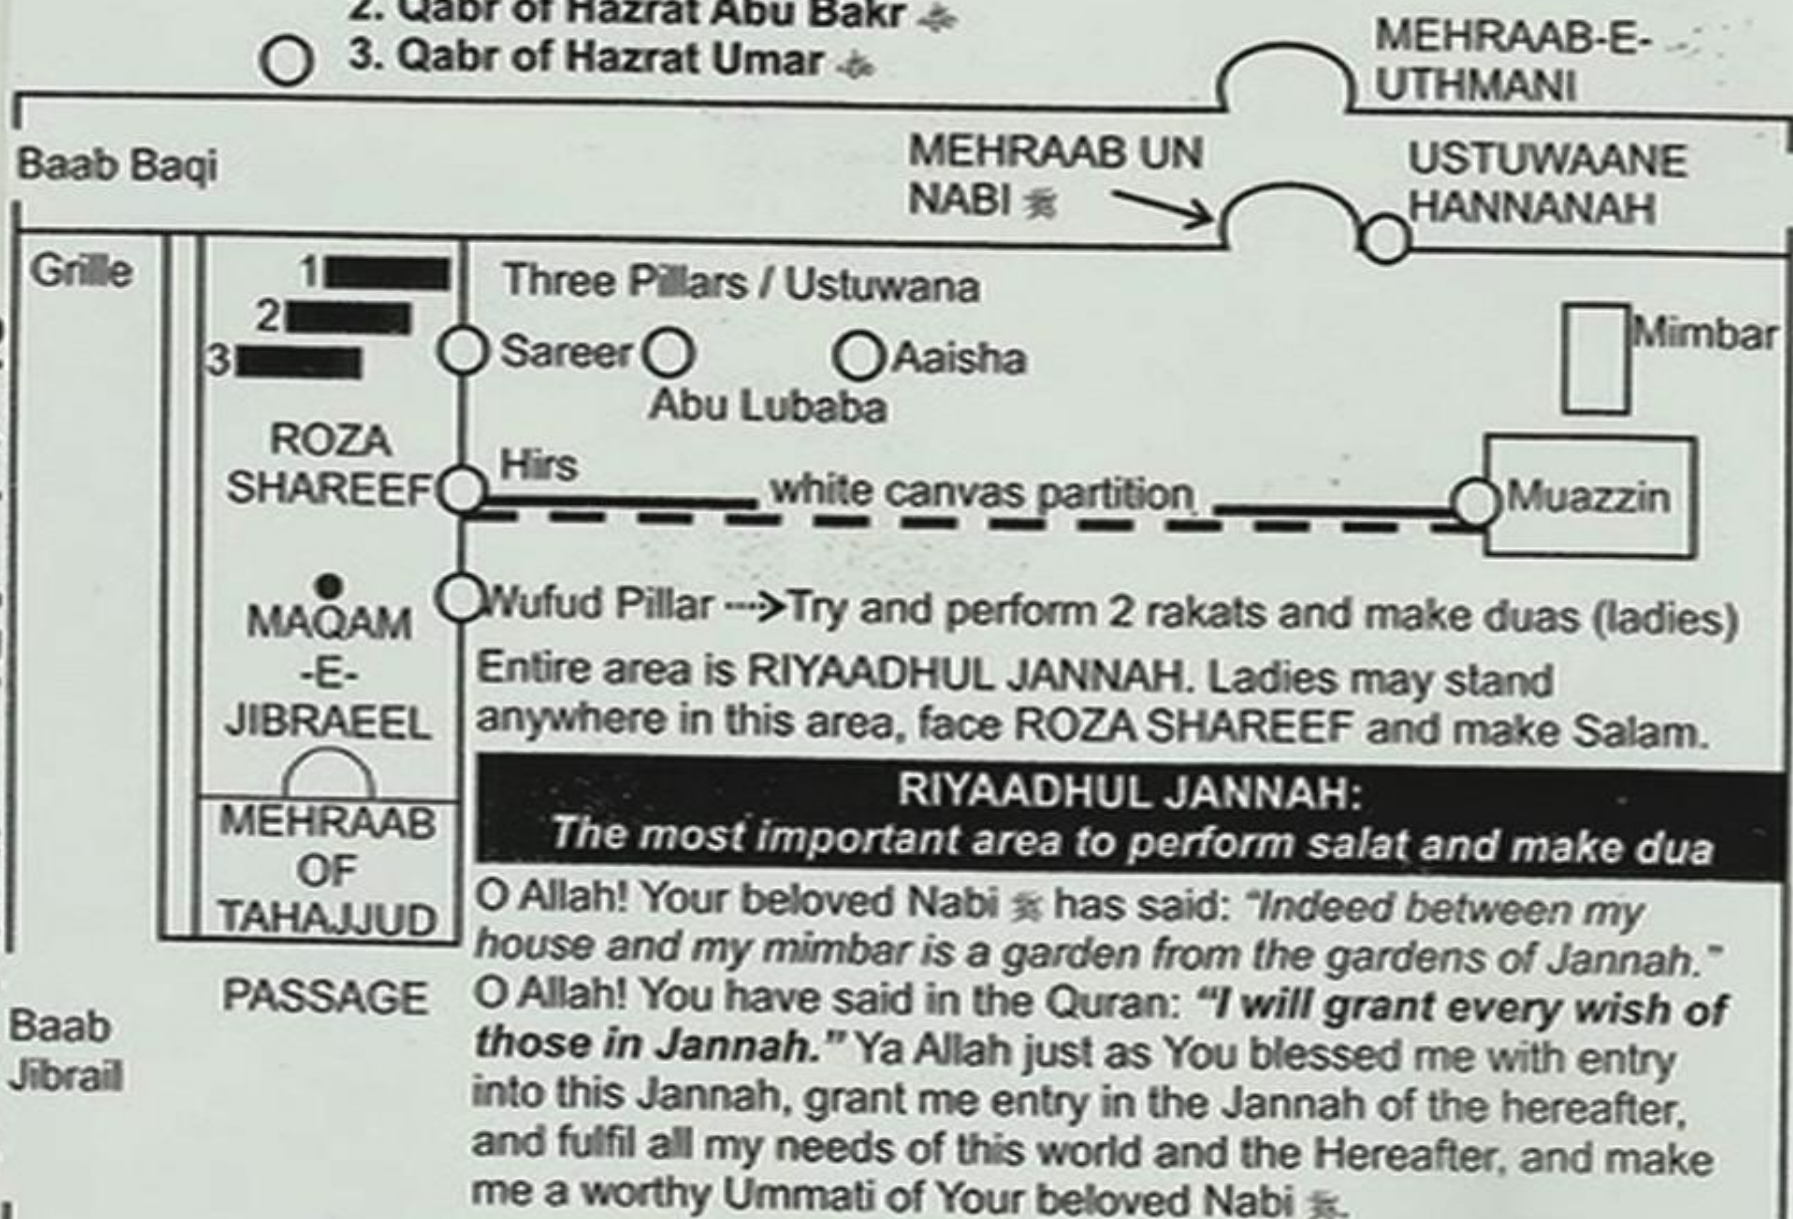

1. Qabr of Hazrat Nabi ﷺ
2. Qabr of Hazrat Abu Bakr ؓ
3. Qabr of Hazrat Umar ؓ

Sketch of Riyadhul Jannah